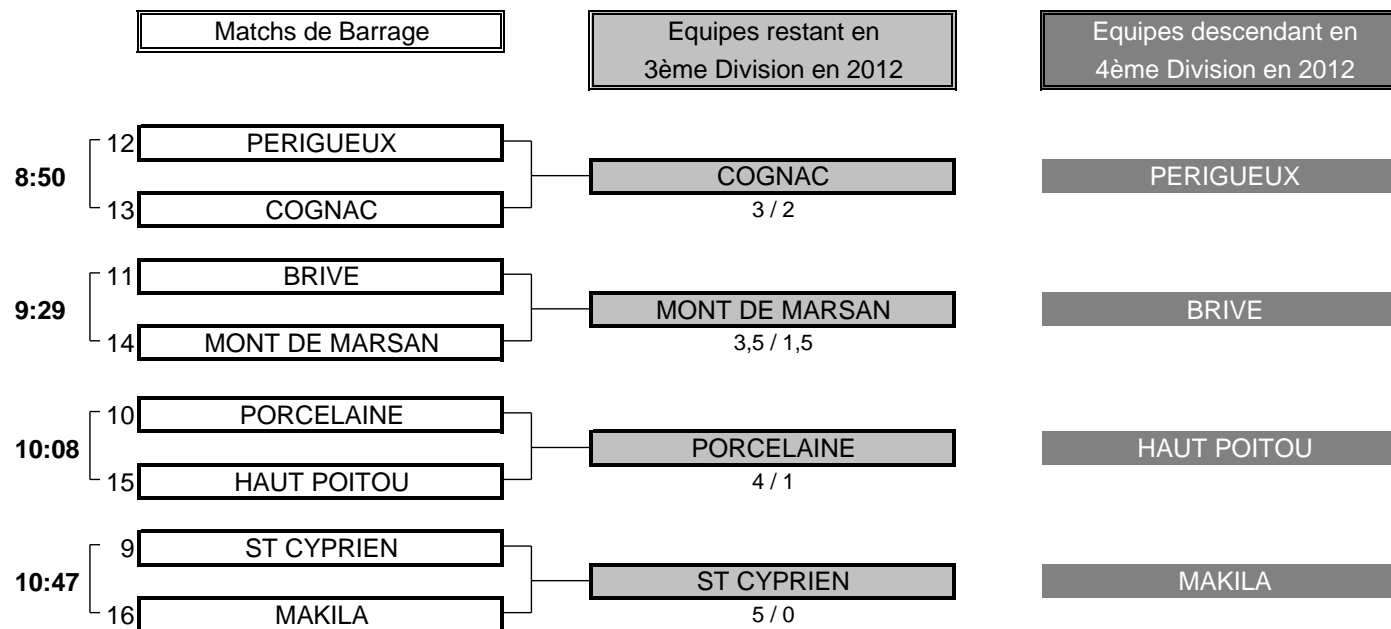

CHAMPIONNAT DE FRANCE PAR EQUIPES 2011

3ème DIVISION "C" MESSIEURS

Du 05 Mai au 08 Mai - Golf de Toulouse Seilh

BARRAGES